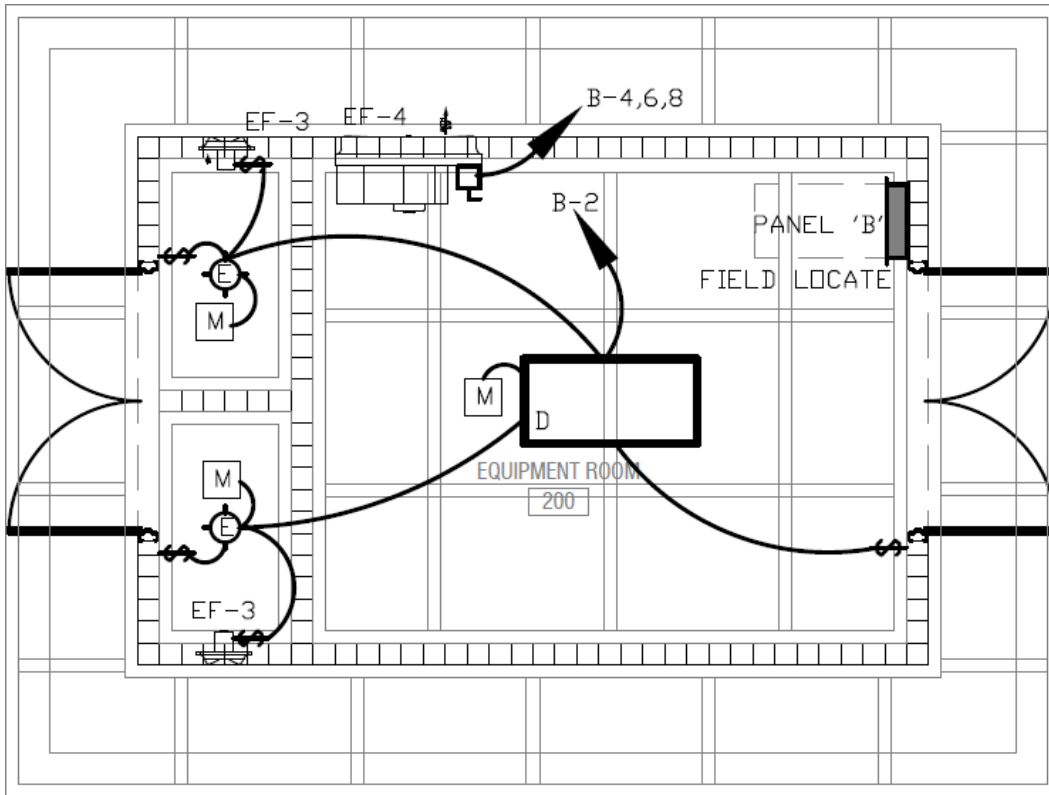

- 1 RUN 1/2" CONDUIT FROM THIS LOCATION TO ELECTRICAL ROOM. (COORDINATE EXACT LOCATION WITH PA SYSTEM)
- M MOTION DETECTOR-OPERATE LIGHT AND TOILET EXHAUST FAN
- 2 LIGHT OPERATE FROM TIMER AND PHOTOCELL (SERIES CONNECTION).

FLOOR PLAN-LIGHT

1/4"=1'-0"

EMERGENCY LIGHT NOTES:

1. THE BRANCH CIRCUIT FEEDING THE EMERGENCY LIGHT AND EXIT LIGHT SHALL BE THE SAME BRANCH CIRCUIT AS THAT SERVING THE NORMAL LIGHTING IN THE AREA AND CONNECTED AHEAD OF ANY LOCAL SWITCHES AS PER NEC CODE 700-12(E).
- a. EMERGENCY AND EXIT LIGHTS CONNECTED TO CIRCUITS CONTROLLED BY TIME CLOCK, OR PHOTOCELL SHALL HAVE BYPASS MEANS TO BE CONTINUOUSLY ENERGIZED WHEN CIRCUIT IS ACTIVE.
- b. CIRCUIT WITH EMERGENCY AND EXIT LIGHTS WITH NO SWITCH, TIME CLOCK OR PHOTOCELL SHALL BE PROGRAMMED TO OPERATE CONTINUOUSLY.

**WALTON COUNTY
SPLASH PARK
BETWEEN, GEORGIA**

SHEET TITLE:
FLOOR PLAN -LIGHTS
FIXTURES SCHEDULE, SPEC.
PRINTED: 09/27/19

NUMBER:

E-2

EQUIPMENT ROOM PLAN-LIGHT

1/4"=1'-0"

SEE VORTEX DRAWINGS FOR THE EQUIPMENT